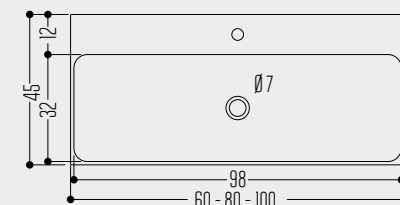

NORMAL

*[60] REF. WS11101F
Lavabo suspendido/sobreencimera/encastre
60 x 45 cm.

*[80] REF. WS11001F
Lavabo suspendido/sobreencimera/encastre
80 x 45 cm.

*[100] REF. WS10901F
Lavabo suspendido/sobreencimera/encastre
100 x 45 cm.

ROMO

*[61] REF. LVR046
Encimera *lavabo*
61 x 46 cm.

*[81] REF. LVR046
Encimera *lavabo*
81 x 46 cm.

*[101] REF. LVR046
Encimera *lavabo*
101 x 46 cm.