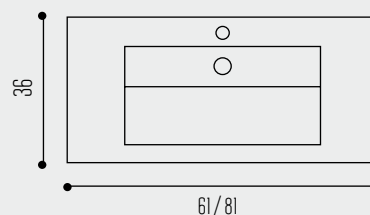

Porcelana

OLAS

REF. LVOL46
Encimera *lavabo*
61 - 71 - 76 - 81 - 91 - 101 - 121 - 121 (2P) x 46 cm.

CUADRO

REF. LVCU46
Encimera *lavabo*
61 - 71 - 76 - 81 - 91 - 101 - 121 - 121 (2P) x 46 cm.

REF. LVCU40
Encimera *lavabo*
61 - 71 - 81 - 91 - 101 x 40 cm.

NORMAL

*[60] REF. WS11101F
Lavabo suspendido/sobreencimera/encastre
60 x 45 cm.

*[80] REF. WS11001F
Lavabo suspendido/sobreencimera/encastre
80 x 45 cm.

*[100] REF. WS10901F
Lavabo suspendido/sobreencimera/encastre
100 x 45 cm.

ROMO

*[61] REF. LVR046
Encimera *lavabo*
61 x 46 cm.

*[81] REF. LVR046
Encimera *lavabo*
81 x 46 cm.

*[101] REF. LVR046
Encimera *lavabo*
101 x 46 cm.

MINI

*[61] REF. LVMI36
Encimera *lavabo*
61 x 36 cm.

*[81] REF. LVMI36
Encimera *lavabo*
81 x 36 cm.